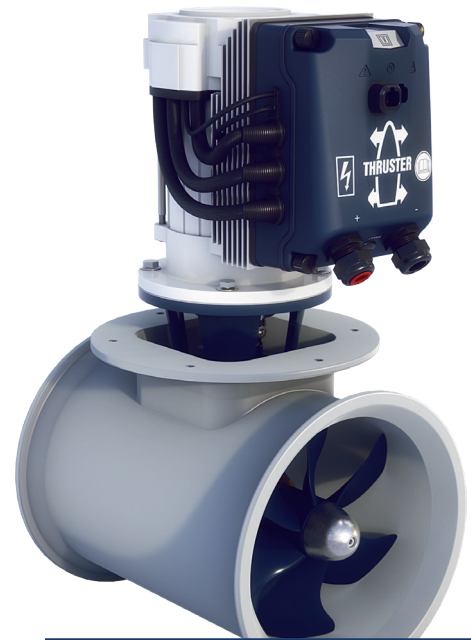

HIGHLIGHTED

THRUSTERS

STERN PRO

STERN PRO

The other side of the BOW PRO

Looking for a fully proportional stern thruster? VETUS re-introduces a kit to convert a BOW PRO to a STERN PRO! These G.R.P. tunnel kits fit most transoms. Manoeuvring will become child's play, and even the effects of wind and current can be effectively countered. Installation of the stern kit is simple as the actual thruster motor and electric components are fitted internally to the transom of the boat, while the tunnel and propeller are installed externally on the transom. Available in tunnel diameters from 125 mm all the way up to 400 mm, there are even kits available for future BOW PRO thrusters!

Total control for that tight spot in the marina

For the STERN...P kits either original BOW PROs or the BOW PROs with benefits (BOW PRO Boosted) can be used, as both tailpieces are identical. If the openings of the stern thruster are too close to the waterline, we offer an extension kit. These deflector shells cowls will prevent air suction and loss off thrust. The G.R.P. shells mount to the STERN...P kit with stainless steel fasteners and can easily be fitted to existing installations up to 300 mm. All STERN...P kits are available from stock.

Highlights

- Add an stern thruster with the thruster kit even when your space is limited
- Easy to adjust G.R.P. tunnels
- Covers the entire BOW PRO (Boosted) range with 125, 150, 185 and 250 mm tunnel
- Extension kits available for 125, 150, 180, 250 and 300 mm tunnels